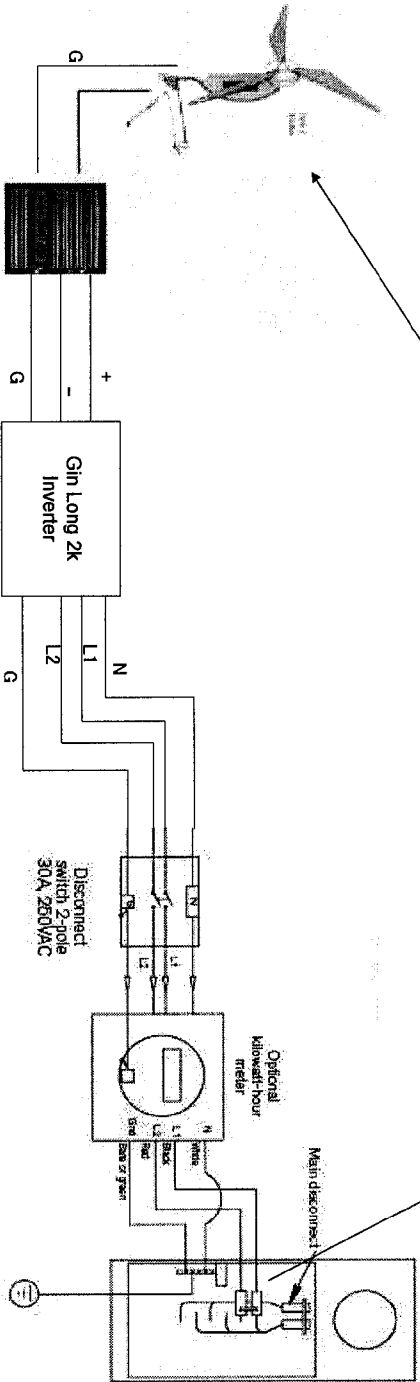

Solar Wiring Design

2 - 48" SolAir 800 W Turbines

20 Amp Breakers

Wire Size: #12 AWG

Project Address:
25102 TERRENO DR.
TEMECULA, CA 92590

Renew 6/30/12